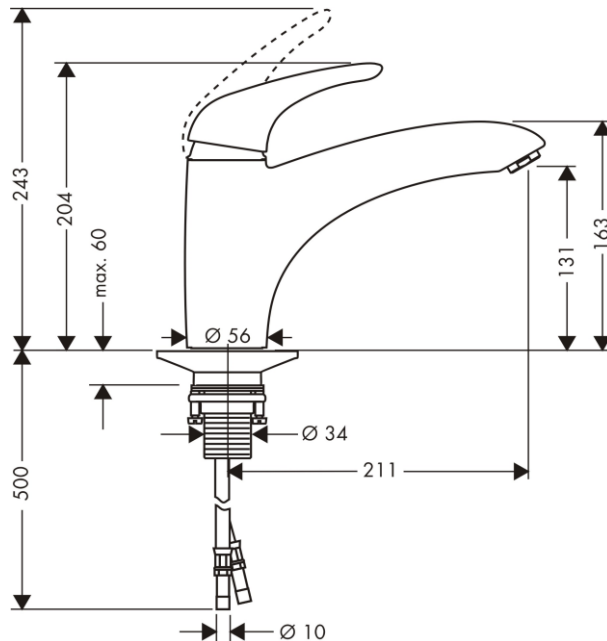

SPECIFICATION SHEET - fittings

BRAND:	hansgrohe	Product Photo:
ORIGIN:	Germany	
SERIES:	Sink Mixers	
PRODUCT DESCRIPTION:	Allegra Ellegance Single lever kitchen mixer - Flow rate: 10 l./min. at 3 bar - Flow pressure; 1~5 bar (15~70 psi)	
MODEL No.	33810 000	
FINISH/COLOUR:	Chrome-plated	
DIMENSIONS:	204mm height 211mm spout projection	
OPTIONAL MATCHING PARTS:	2x angle valve ½"x¾"	

Technical Informations: Suitable for continous flow water heater

REMINDER:	Pipe flushing must be done before faucets are installed. Failure to do so voids the warranty.
	Do not use cleaners containing abrasive cleansers, ammonia, bleach, acids, waxes, alcohol, solvents or other products not recommended for chrome.
	All information is for reference only, installation shall always be based on the actual product delivered.